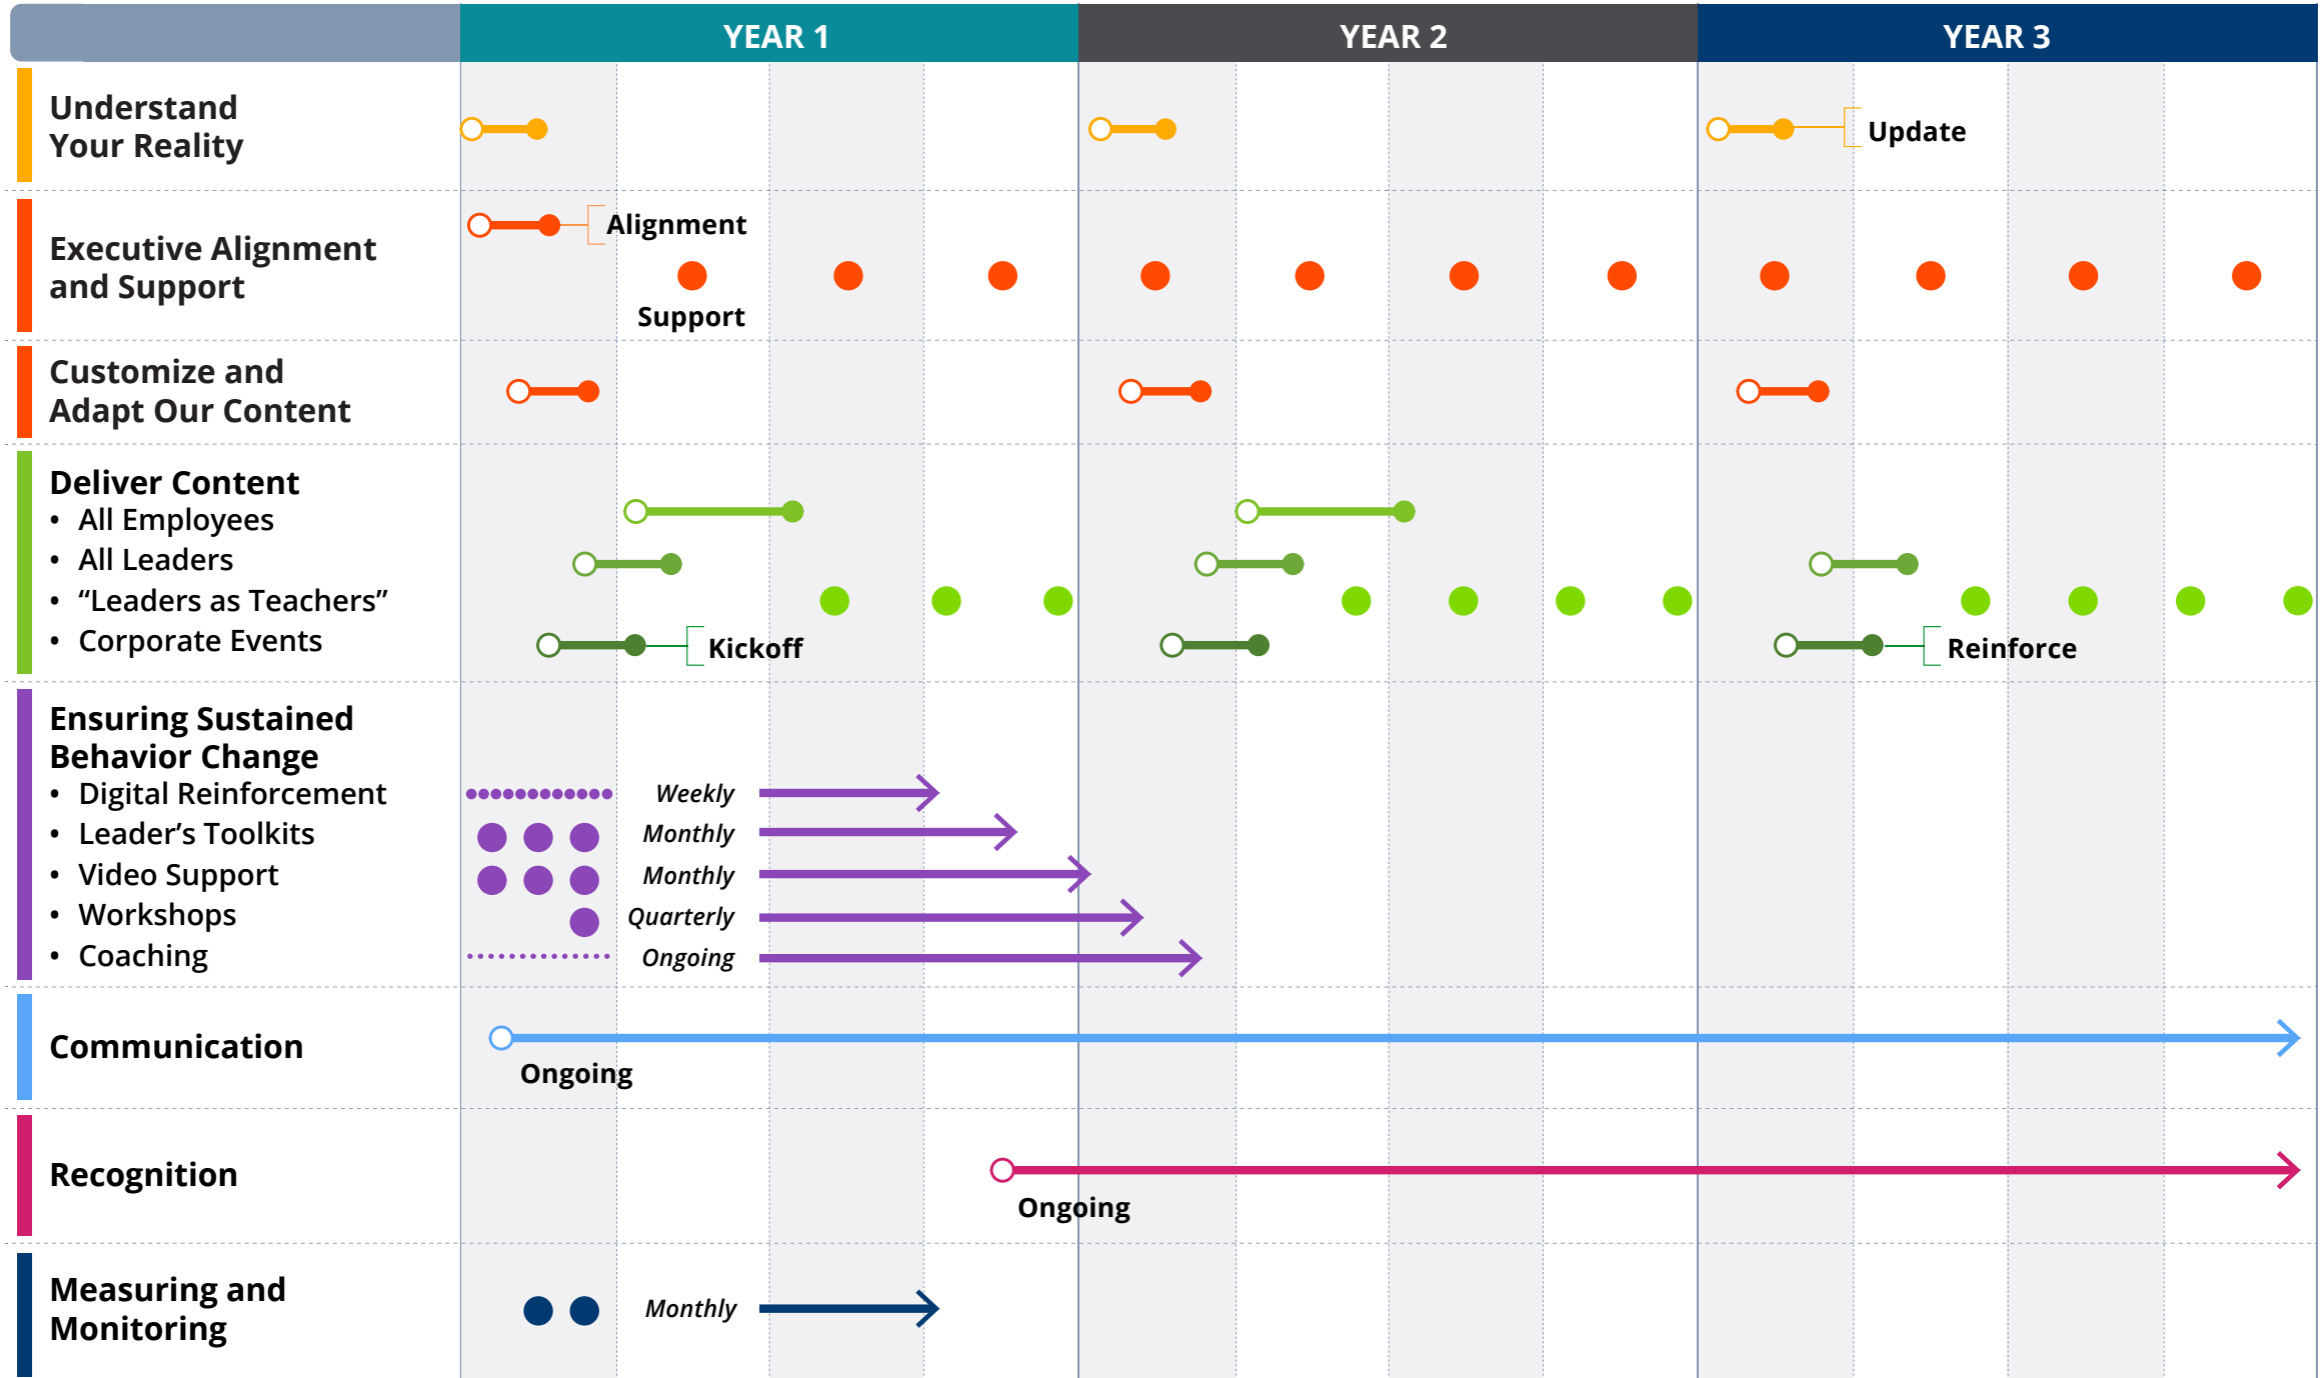

IMPLEMENTATION COMPONENTS FOR A LEVEL 3 IMPACT

SAFE BY CHOICE

DESIGN AND CUSTOMIZATION – ROADMAP OF PROJECT